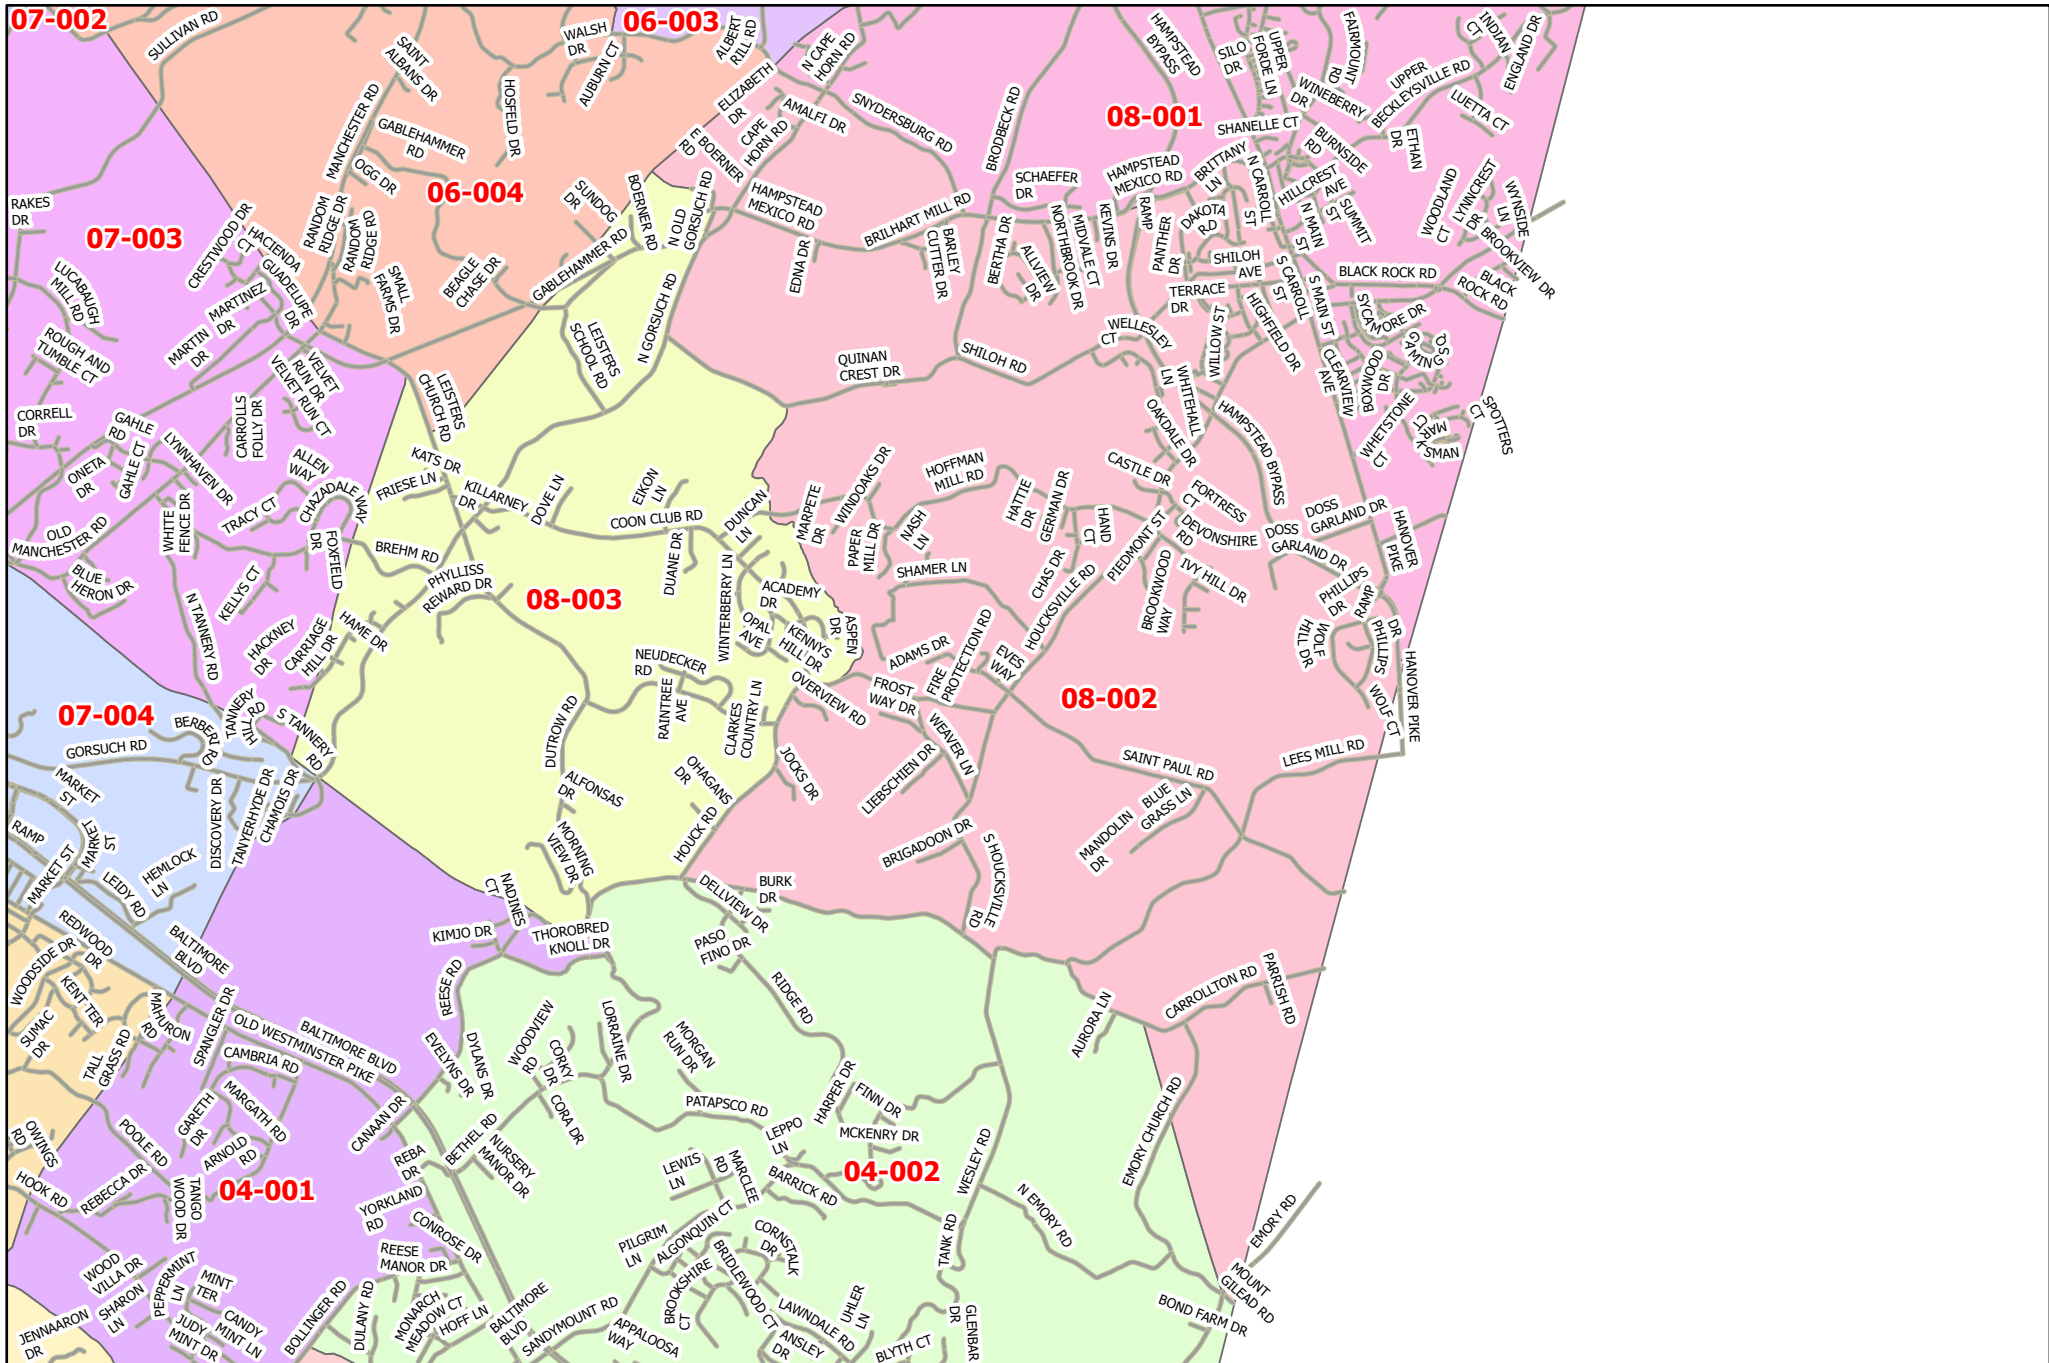

Election Precinct 8-002

This data is prepared by Carroll County for internal use and is made available because it is public information. Carroll County, its agencies or employees, do not warrant its accuracy or suitability for any purpose. The reader should contact appropriate regulating agencies to determine accuracy or suitability of the data for a particular use. Prepared by the Carroll County Bureau of Technology Services, GIS Division 4/18/2022